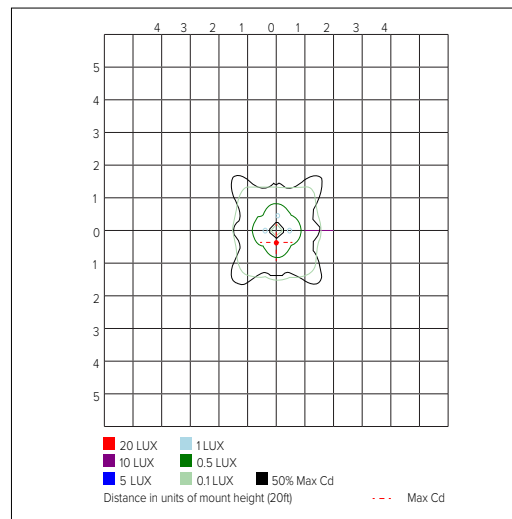

¹ Standard color
² Delivered Lumens (4000K)
³ 5 Year Warranty is Standard unless specified

DIMENSIONS

| | Inches |
|----------------------|--------|
| X₁ | 10.25 |
| X₂ | 43.125 |
| X₃ | 4.75 |

PHOTOMETRICS

Polar Graph- 20W 4000K

Delivered Lumens: 1539
CRI: 80

Isolux-Plot

GFCI OUTLET

Close

Open

ANCHOR BOLT INSTALLATION