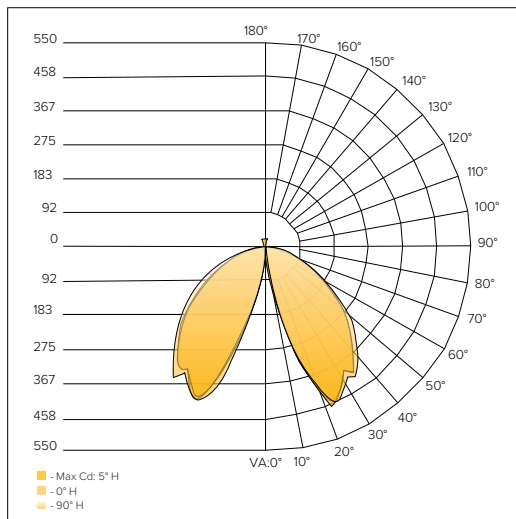

¹ Standard color
² Delivered Lumens (4000K)
³ 5 Year Warranty is Standard unless specified

DIMENSIONS

| | Inches |
|----------------------|--------|
| X₁ | 10.25 |
| X₂ | 43.125 |
| X₃ | 4.75 |

PHOTOMETRICS

Polar Graph- 20W 4000K

Delivered Lumens: 1539
CRI: 80

Isolux-Plot

GFCI OUTLET

Close

Open

ANCHOR BOLT INSTALLATION