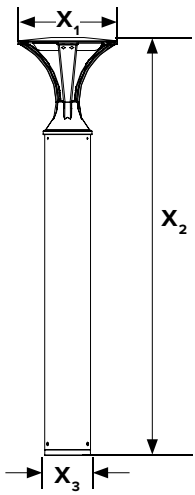

FEATURES

- Provides 360° of low level lighting, Type VS distribution.
- Standard color is bronze; also available in black.
- Extruded aluminum housings with flush mounting base.
- IP67 for wet locations.
- Vandal resistant screws.
- System Wattage: 20.2W
- Clear polycarbonate lenses.
- Includes Mounting Kit with 8" Anchor Bolts

| | | | |
|----------|-----------------------|--------|-----------------------|
| A | FIXTURE SERIES | Ignite | Architectural Bollard |
| B | WATTAGE/LUMENS | 20 | 20W/1539 ² |
| C | CCT | 40 | 4000K |
| D | VOLTAGE | UNV | 122-277V |
| E | FINISH | BZ | Bronze ¹ |
| | | BL | Black |

¹ Standard color
² Delivered Lumens (4000K)
³ 5 Year Warranty is Standard unless specified

DIMENSIONS

| | Inches |
|----------------------|--------|
| X₁ | 10.25 |
| X₂ | 43.125 |
| X₃ | 4.75 |

PHOTOMETRICS