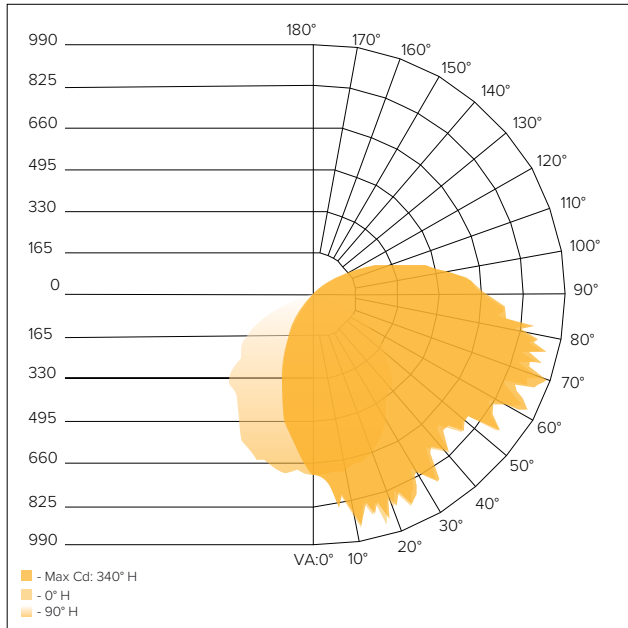

<sup>1</sup>Standard for fixture  
<sup>2</sup>Delivered Lumens (5000K)  
<sup>3</sup>DLC Listed Model (see table on Page 2 for models currently listed)  
<sup>4</sup>Shipped separately  
<sup>5</sup>5 Year Warranty is Standard unless specified

### DIMENSIONS

	Inches
X <sub>1</sub>	9.25
X <sub>2</sub>	8.75
X <sub>3</sub>	8.75

### PHOTOMETRICS

Model 30W 5000K

Isolux Plot

Zonal Lumen Summary

Zone	Lumens	%Luminaire
0-30	546.6	18.4%
0-40	872.3	29.3%
0-60	1,561.5	52.4%
60-90	952.2	32%
70-100	788.7	26.5%
90-120	393.9	13.2%
0-90	2,513.7	84.4%
90-180	464.7	15.6%
0-180	2,978.5	100%