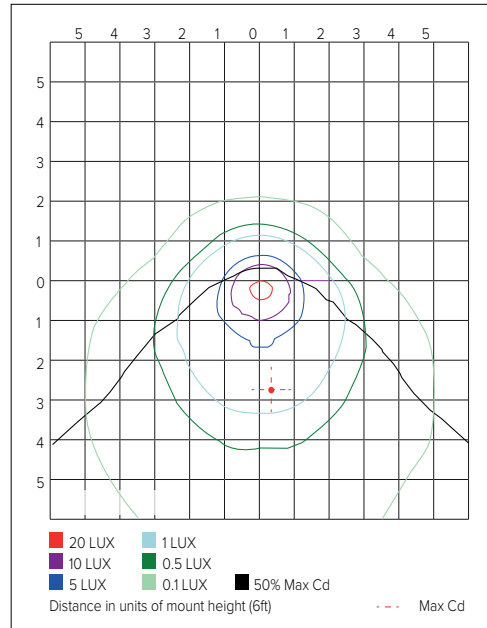

### DIMENSIONS

	Inches
X <sub>1</sub>	9.25
X <sub>2</sub>	8.75
X <sub>3</sub>	8.75

### PHOTOMETRICS

Model 30W 5000K

Isolux Plot

Zonal Lumen Summary

Zone	Lumens	%Luminaire
0-30	546.6	18.4%
0-40	872.3	29.3%
0-60	1,561.5	52.4%
60-90	952.2	32%
70-100	788.7	26.5%
90-120	393.9	13.2%
0-90	2,513.7	84.4%
90-180	464.7	15.6%
0-180	2,978.5	100%