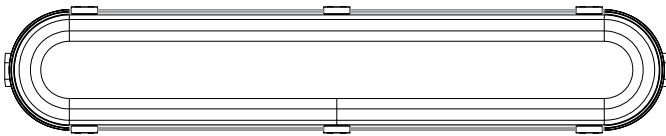

Client:	
Order #:	
Project:	
Type:	

DESCRIPTION

The RVSL (REVO's Vapor Shield Luminaire) is a high-powered, non-corrosive, fiberglass reinforced polyester linear ceiling mount fixture ideal for utility lighting, comes in 2ft and 4ft length configurations. The RVSL (REVO's Vapor Shield Luminaire) comes in two configurations (2F and 4F) with four Kelvin color temperatures 3000K, 4000K and 5000K. Four optical distribution patterns include General Area, Wide Area, Parking Garage, and a Clear Lens optical distribution pattern. Two types of lenses (Acrylic and Polycarbonate) are available for the Frosted Wide and Parking optical distributions. Mounting options include the Standard Stainless Steel Straps, V Hook, Surface Mount Bracket, Suspension Kit, and Top Hub.

¹Delivered Lumens (5000K Type 3)
²5 Year Warranty is Standard unless specified

OTHER VIEWS

DIMENSIONS

RVSL 2 FOOT

RVSL 4 FOOT