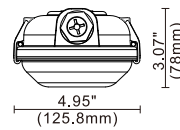

¹Delivered Lumens (5000K Type 3)
²5 Year Warranty is Standard unless specified

OTHER VIEWS

DIMENSIONS

RVSL 2 FOOT

RVSL 4 FOOT