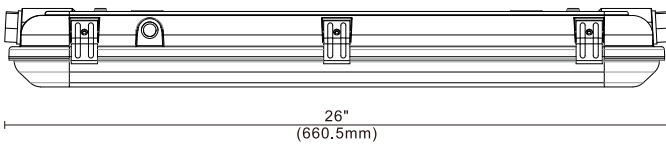

Client:	
Order #:	
Project:	
Type:	

DESCRIPTION

The RVSL (REVO's Vapor Shield Luminaire) is a high-powered, non-corrosive, fiberglass reinforced polyester linear ceiling mount fixture ideal for utility lighting, comes in 2ft and 4ft length configurations. The RVSL (REVO's Vapor Shield Luminaire) comes in two configurations (2F and 4F) with four Kelvin color temperatures 3000K, 4000K and 5000K. Four optical distribution patterns include General Area, Wide Area, Parking Garage, and a Clear Lens optical distribution pattern. Two types of lenses (Acrylic and Polycarbonate) are available for the Frosted Wide and Parking optical distributions. Mounting options include the Standard Stainless Steel Straps, V Hook, Surface Mount Bracket, Suspension Kit, and Top Hub.

¹Delivered Lumens (5000K Type 3)
²5 Year Warranty is Standard unless specified

OTHER VIEWS

DIMENSIONS

RVSL 2 FOOT

RVSL 4 FOOT