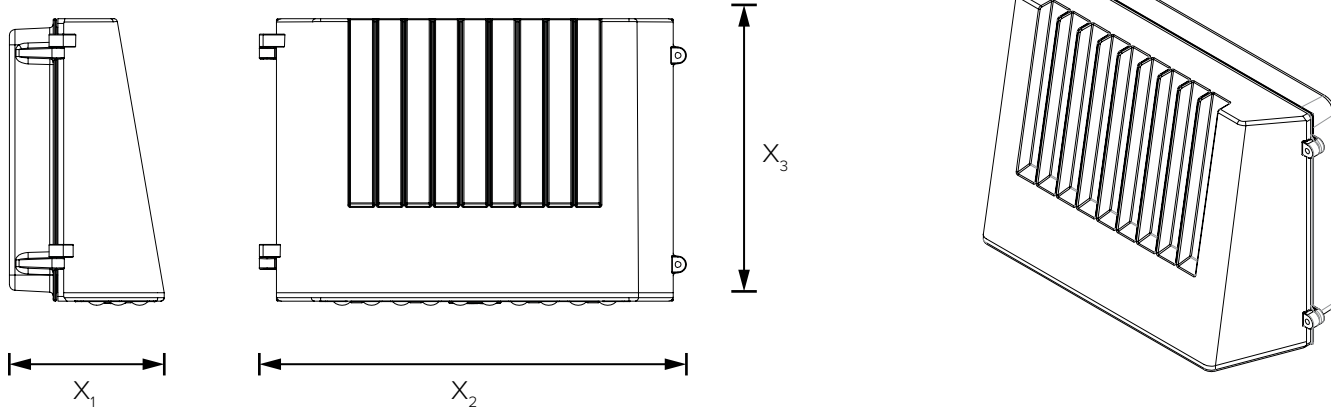

ORDERING INFORMATION

ZENITH 1								
	B	C	D	E	F	G	H	I

A	FIXTURE SERIES	
	ZENITH 1	Wall Pack
B	WATTAGES/LUMENS	
	40	40W/5594 ¹
	55	55W/7237 ¹
C	CCT	
	40	4000K
	50	5000K
D	VOLTAGE	
	U	120-277V
E	CRI	
	7	70+
F	DISTRIBUTION	
	T3	Type III
	T4	Type IV
G	FINISH	
	BZ	Bronze

DIMENSIONS

	X₁	X₂	X₃
40W/70W	5.15"	14.2"	9.55"

OTHER VIEW