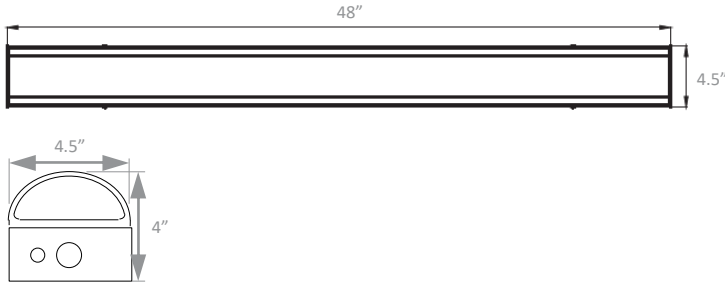

² For more information on the Motion Sensor features and benefits see Page 2

³ 5 Year Warranty is Standard unless specified

DIMENSIONS

Model	Length (L)	Width (W)	Height (H)	Weight
StairLit	48"	4.5"	4"	8 lbs.