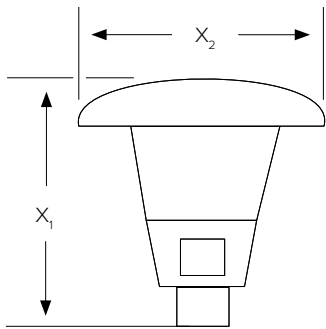

FEATURES

- Heavy-gauge die-cast and spun aluminum construction.
- Available in wattages up to 80W
- Available with acrylic or polycarbonate prismatic reflector lens.
- Three stainless steel allen screws secure the fixture.
- Standard distribution pattern is Type V (360° circular).
- EPA: 1.36ft2 (20-60W)
- 180° internal cutoff shield is available as an option.

0-10V Dimming Standard,
10% down to 100%

Operating Temperature

-40°C to +45°C Ambient

Warranty

5 year Standard
10 year Optional

ORDERING INFORMATION

LILA						
-------------	--	--	--	--	--	--

B		C		D		E		F		G	
A	FIXTURE SERIES										
	Lila	Prismatic Outdoor Luminaire									
B	WATTAGE/LUMENS										
	20	20W/1600 ¹									
	30	30W/2300 ¹									
	40	40W/3000 ¹									
	60	60W/4500 ¹									
	80	80W/6000 ¹									
C	CCT										
	30	3000K									
	35	3500K									
	40	4000K									
	50	5000K									
D	VOLTAGE										
	U	120-277V									
	347	347V									
	480	480V									
E	FINISH										
	BZ	Bronze									
	BL	Black									
	WH	White									
	SL	Silver									
	CU	Custom									
F	OPTIONS										
	PC	Photocell									
	WSF	Wired Single Fuse									
	WDF	Wired Double Fuse									
	LS	Light Shield									
G	WARRANTY²										
	-	5 Year Warranty									
	10	10 Year Warranty									
	10L	10 Year Warranty including labor									

¹Delivered Lumens (5000K)
² 5 Year Warranty is Standard unless specified

DIMENSIONS

	Inches	
	Size X ₁	Size X ₂
Medium	24.00	22.00

OTHER TENON SIZES

DRETA-3.5-TN3 (PT3.5)	Round External Tenon Adapter to Slip Over 3.5" Diameter Round Pole to 3" Post Top
DRETA-4-TN3 (PT4)	Round External Tenon Adapter to Slip Over 4" Diameter Round Pole to 3" Post Top
DRETA-5-TN3 (PT5)	Round External Tenon Adapter to Slip Over 4" Diameter Round Pole to 3" Post Top
DRETA-6-TN3 (PT6)	Round External Tenon Adapter to Slip Over 4" Diameter Round Pole to 3" Post Top