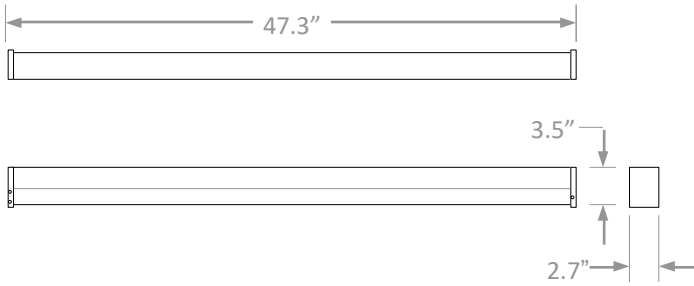

¹Delivered Lumens (5000K)

² 5 Year Warranty is Standard unless specified

DIMENSIONS

PHOTOMETRIC DATA

RNSW Narrow Square Wrap Around

Luminaire Data

Description	Wrap Light 7L, 3K
Total Lumens	6,368
Input Wattage	57
Efficacy (lm/W)	111
Spacing Criterion (0-180°)	1.56
Spacing Criterion (90-270°)	1.26