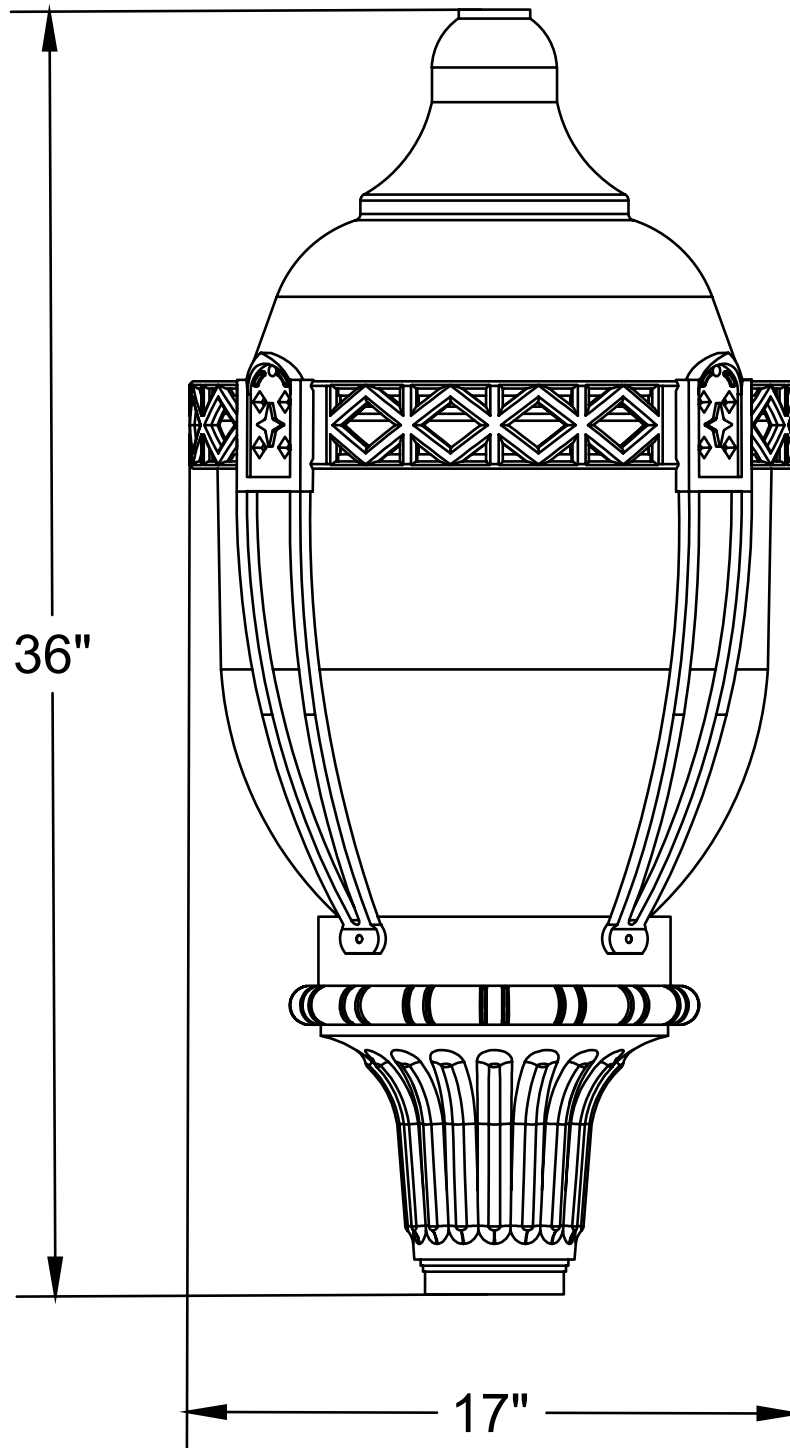

DIMENSIONS

Alpine LED LIGHT ENGINE SPECIFICATIONS:

Lumen Output for Saratoga 2										
CCT	LED Module	Input Watts	Efficacy Range		Type 3			Type 5		
					Solid Top	Light Lid	Perf Lid	Solid Top	Light Lid	Perf Lid
5K	32W5K	37	103	115	3862	4103	4135	4086	4221	4288
	40W5K	46	105	117	4827	5129	5168	5108	5276	5359
	48W5K	55	106	118	5793	6155	6202	6129	6331	6431
	56W5K	62	108	120	6758	7181	7236	7151	7386	7503
	64W5K	71	109	121	7723	8207	8269	8173	8442	8575
	72W5K	79	110	122	8689	9233	9303	9194	9497	9647
	80W5K	87	111	124	9654	10258	10336	10216	10552	10719
	88W5K	94	112	125	10620	11284	11370	11237	11607	11791
	96W5K	102	114	126	11585	12310	12404	12259	12663	12863
4K	32W4K	37	96	106	3584	3808	3837	3792	3917	3979
	40W4K	46	98	108	4480	4760	4796	4740	4896	4974
	48W4K	55	99	109	5375	5712	5755	5688	5875	5968
	56W4K	62	100	111	6271	6664	6715	6636	6855	6963
	64W4K	71	101	113	7167	7616	7674	7584	7834	7958
	72W4K	79	102	114	8063	8568	8633	8532	8813	8952
	80W4K	87	103	115	8959	9520	9592	9480	9792	9947
	88W4K	94	104	116	9855	10472	10551	10428	10772	10942
	96W4K	102	105	117	10751	11424	11511	11376	11751	11936
3K	32W3K	37	87	96	3244	3447	3473	3432	3546	3602
	40W3K	46	88	98	4055	4309	4341	4291	4432	4502
	48W3K	55	89	99	4866	5170	5210	5149	5318	5402
	56W3K	62	91	101	5677	6032	6078	6007	6205	6303
	64W3K	71	92	102	6488	6894	6946	6865	7091	7203
	72W3K	79	93	103	7299	7755	7814	7723	7977	8103
	80W3K	87	94	104	8110	8617	8683	8581	8864	9004
	88W3K	94	94	105	8920	9479	9551	9439	9750	9904
	96W3K	102	95	106	9731	10340	10419	10297	10637	10805
27K	32W27K	37	86	95	3201	3401	3427	3387	3498	3553
	40W27K	46	87	97	4001	4251	4283	4233	4373	4442
	48W27K	55	88	98	4801	5101	5140	5080	5247	5330
	56W27K	62	90	100	5601	5951	5997	5927	6122	6219
	64W27K	71	91	100	6401	6802	6853	6773	6996	7107
	72W27K	79	91	101	7201	7652	7710	7620	7871	7995
	80W27K	87	92	102	8001	8502	8567	8467	8746	8884
	88W27K	94	93	103	8802	9352	9424	9313	9620	9772
	96W27K	102	94	105	9602	10203	10280	10160	10495	10660