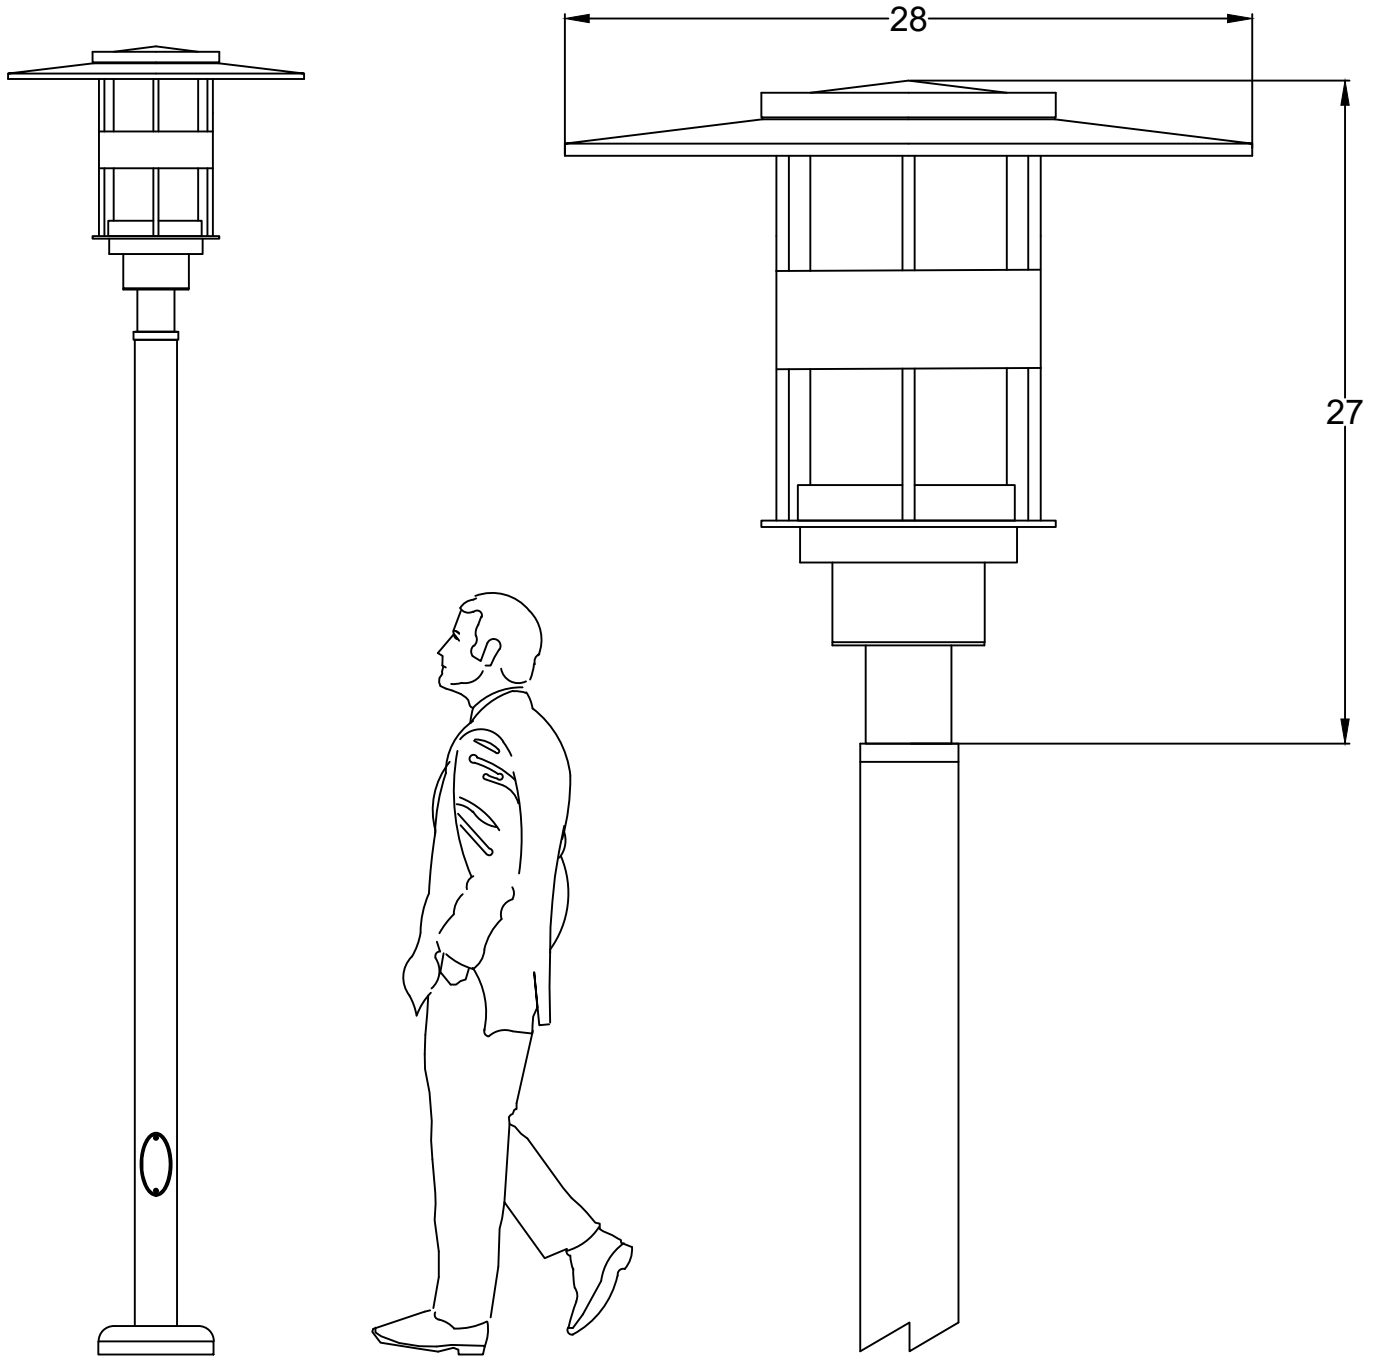

DIMENSIONS