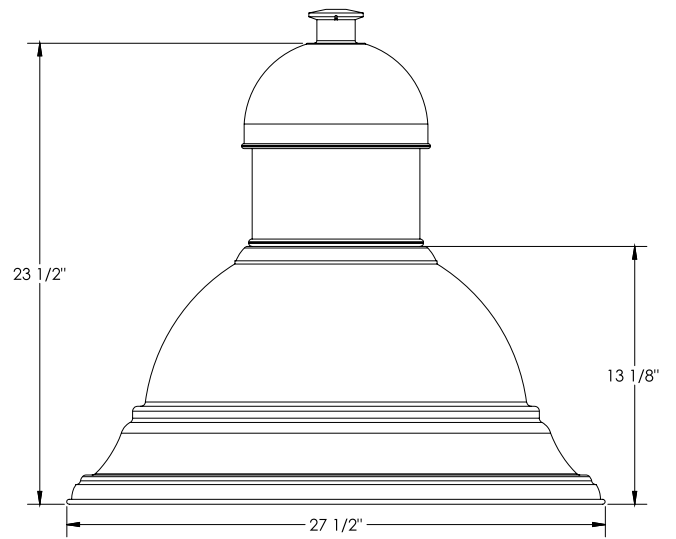

Please refer to the fixture's IES file for detailed information. Subject to change.

STYLE OPTIONS

W5 Shade, 4W Midsection

W5 Shade, 16W Midsection

W5 Shade, Louvered Midsection

W5 Shade, Solid Midsection

Cast Rings (shown w/ W1 shade)

Pole Mount (SMPR/S)

Side Mount, Wall (SMW)

STYLE OPTIONS

W1 Shade, 4W Midsection

W1 Shade, 16W Midsection

W1 Shade, Louvered Midsection

W1 Shade, Solid Midsection

W2 Shade, 4W Midsection

W2 Shade, 16W Midsection

W2 Shade, Louvered Midsection

W2 Shade, Solid Midsection

W4 Shade, 4W Midsection

W4 Shade, 16W Midsection

W4 Shade, Louvered Midsection

W4 Shade, Solid Midsection

Pole Mount Dimensions

Wall Mount Dimensions

W1 Shade

W2 Shade

W4 Shade

W5 Shade