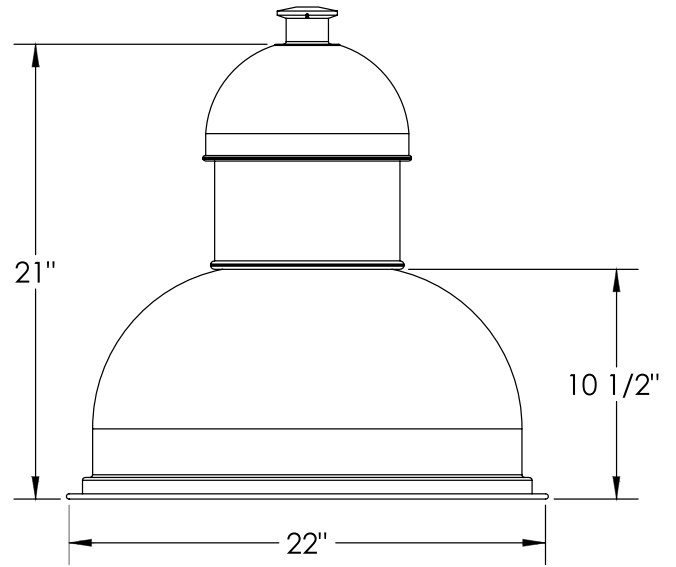

Please refer to the fixture's IES file for detailed information. Subject to change.

STYLE OPTIONS

W5 Shade, 4W Midsection

W5 Shade, 16W Midsection

W5 Shade, Louvered Midsection

W5 Shade, Solid Midsection

Cast Rings (shown w/ W1 shade)

Pole Mount (SMPR/S)

Side Mount, Wall (SMW)

STYLE OPTIONS

W1 Shade, 4W Midsection

W1 Shade, 16W Midsection

W1 Shade, Louvered Midsection

W1 Shade, Solid Midsection

W2 Shade, 4W Midsection

W2 Shade, 16W Midsection

W2 Shade, Louvered Midsection

W2 Shade, Solid Midsection

W4 Shade, 4W Midsection

W4 Shade, 16W Midsection

W4 Shade, Louvered Midsection

W4 Shade, Solid Midsection

Pole Mount Dimensions

Wall Mount Dimensions

W1 Shade

W2 Shade

W4 Shade

W5 Shade