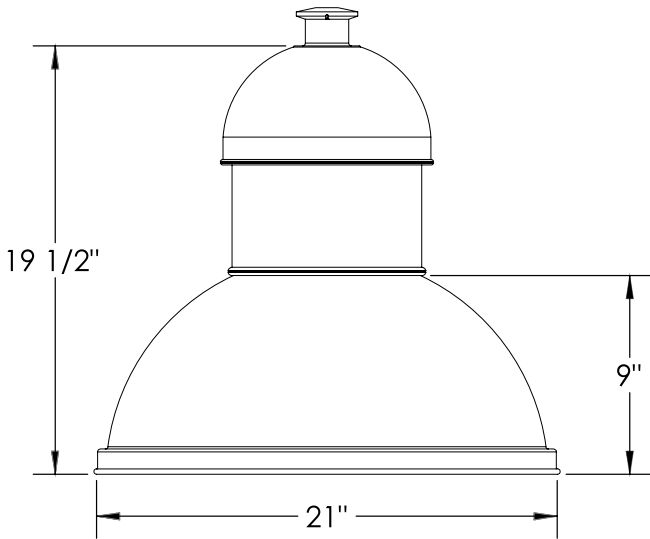

Please refer to the fixture's IES file for detailed information. Subject to change.

STYLE OPTIONS

W5 Shade, 4W Midsection

W5 Shade, 16W Midsection

W5 Shade, Louvered Midsection

W5 Shade, Solid Midsection

Cast Rings (shown w/ W1 shade)

Pole Mount (SMPR/S)

Side Mount, Wall (SMW)

STYLE OPTIONS

W1 Shade, 4W Midsection

W1 Shade, 16W Midsection

W1 Shade, Louvered Midsection

W1 Shade, Solid Midsection

W2 Shade, 4W Midsection

W2 Shade, 16W Midsection

W2 Shade, Louvered Midsection

W2 Shade, Solid Midsection

W4 Shade, 4W Midsection

W4 Shade, 16W Midsection

W4 Shade, Louvered Midsection

W4 Shade, Solid Midsection

Pole Mount Dimensions

Wall Mount Dimensions

W1 Shade

W2 Shade

W4 Shade

W5 Shade