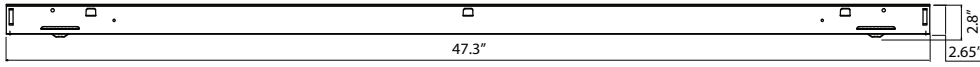

¹ Delivered Lumens (5000K)

² 5 Year Warranty is Standard unless specified

DIMENSIONS

RSS/4:

RSS/8:

PHOTOMETRIC DATA

RSS
Luminaire Data

Description	4' Strip Light Slim
Total Lumens	4,804
Input Wattage	34
Efficacy (lm/W)	140
Spacing Criterion (0-180°)	1.24
Spacing Criterion (90-270°)	1.34