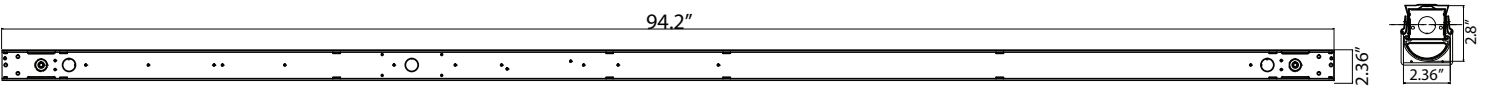

¹ Delivered Lumens (5000K)

² 5 Year Warranty is Standard unless specified

DIMENSIONS

RSS/4:

RSS/8:

PHOTOMETRIC DATA

RSS
Luminaire Data

Description	4' Strip Light Slim
Total Lumens	4,804
Input Wattage	34
Efficacy (lm/W)	140
Spacing Criterion (0-180°)	1.24
Spacing Criterion (90-270°)	1.34