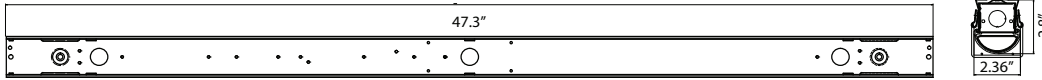

¹ Delivered Lumens (5000K)

² 5 Year Warranty is Standard unless specified

DIMENSIONS

RSS/4:

RSS/8:

PHOTOMETRIC DATA

RSS
Luminaire Data

Description	4' Strip Light Slim
Total Lumens	4,804
Input Wattage	34
Efficacy (lm/W)	140
Spacing Criterion (0-180°)	1.24
Spacing Criterion (90-270°)	1.34