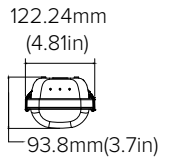

<sup>1</sup>Delivered Lumens (5000K)

<sup>2</sup> 5 Year Warranty is Standard unless specified

**DIMENSION**

unit: mm/inch

Net Weight:  
50W: 2.75kg(6.06lbs)  
90W: 5.9kg(13lbs)

**PERFORMANCE DATA**

REVT 50W 4FT							
SETTING	SYSTEM WATTS	3500K		4000K		5000K	
		LUMENS (80CRI)	LPW (80CRI)	LUMENS (80CRI)	LPW (80CRI)	LUMENS (80CRI)	LPW (80CRI)
LV1	50W	6700lm	134 lm/W	7100lm	142 lm/W	6900lm	138 lm/W
LV2	35W	4780lm	137 lm/W	5100lm	146 lm/W	4900lm	140 lm/W
LV3	25W	3500lm	140 lm/W	3800lm	152 lm/W	3560lm	142 lm/W