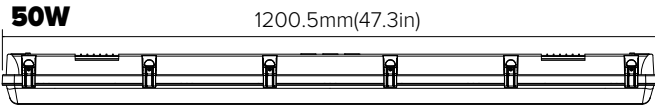

**FEATURES**

- Closed housing is sealed against moisture and environmental contaminants.
- Stainless steel clamp design, convenient assembly and separation of lamp body.
- 4 feet and 8 feet are available.
- Up to 90W output 12800 lumens.
- Adjustable lumen output with three lumen gears LV1, LV2, LV3.
- Switchable color temperature 3500K/4000K/5000K.

<sup>1</sup>Delivered Lumens (5000K)

<sup>2</sup> 5 Year Warranty is Standard unless specified

**DIMENSION**

unit: mm/inch

Net Weight:  
50W: 2.75kg(6.06lbs)  
90W: 5.9kg(13lbs)

**PERFORMANCE DATA**

REVT 50W 4FT							
SETTING	SYSTEM WATTS	3500K		4000K		5000K	
		LUMENS (80CRI)	LPW (80CRI)	LUMENS (80CRI)	LPW (80CRI)	LUMENS (80CRI)	LPW (80CRI)
LV1	50W	6700lm	134 lm/W	7100lm	142 lm/W	6900lm	138 lm/W
LV2	35W	4780lm	137 lm/W	5100lm	146 lm/W	4900lm	140 lm/W
LV3	25W	3500lm	140 lm/W	3800lm	152 lm/W	3560lm	142 lm/W