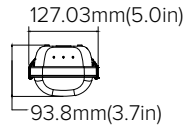

<sup>1</sup>Delivered Lumens (5000K)

<sup>2</sup> 5 Year Warranty is Standard unless specified

**DIMENSION**

unit: mm/inch

Net Weight:  
50W: 2.75kg(6.06lbs)  
90W: 5.9kg(13lbs)

**PERFORMANCE DATA**

REVT 50W 4FT							
SETTING	SYSTEM WATTS	3500K		4000K		5000K	
		LUMENS (80CRI)	LPW (80CRI)	LUMENS (80CRI)	LPW (80CRI)	LUMENS (80CRI)	LPW (80CRI)
LV1	50W	6700lm	134 lm/W	7100lm	142 lm/W	6900lm	138 lm/W
LV2	35W	4780lm	137 lm/W	5100lm	146 lm/W	4900lm	140 lm/W
LV3	25W	3500lm	140 lm/W	3800lm	152 lm/W	3560lm	142 lm/W