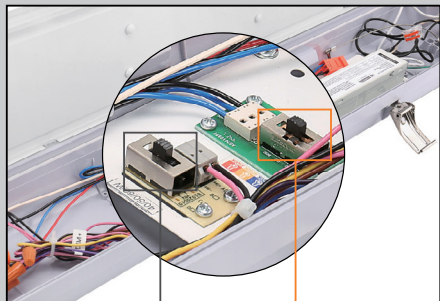

PERFORMANCE DATA

REVT 50W 4FT							
SETTING	SYSTEM WATTS	3500K		4000K		5000K	
		LUMENS (80CRI)	LPW (80CRI)	LUMENS (80CRI)	LPW (80CRI)	LUMENS (80CRI)	LPW (80CRI)
LV1	50W	6700lm	134 lm/W	7100lm	142 lm/W	6900lm	138 lm/W
LV2	35W	4780lm	137 lm/W	5100lm	146 lm/W	4900lm	140 lm/W
LV3	25W	3500lm	140 lm/W	3800lm	152 lm/W	3560lm	142 lm/W

REVT 90W 8FT							
SETTING	SYSTEM WATTS	3500K		4000K		5000K	
		LUMENS (80CRI)	LPW (80CRI)	LUMENS (80CRI)	LPW (80CRI)	LUMENS (80CRI)	LPW (80CRI)
LV1	90W	12200lm	136 lm/W	12800lm	142 lm/W	12500lm	139 lm/W
LV2	75W	10300lm	137 lm/W	10800lm	144 lm/W	10500lm	140 lm/W
LV3	60W	8300lm	138 lm/W	8800lm	147 lm/W	8500lm	142 lm/W

ACCESSORIES (Optional)

Mounting Bracket (Default)	Emergency Battery 8W 900lm 90min (Sold separately)	Microwave Sensor NO.: HD027VCR Description: 12VDC input (Sold separately)
Chain Description: 30cm long (Default)	Hardware bag (Default)	Aircraft Cable Description: 3m long (Sold separately)

CCT AND WATTAGE SELECTABLE

This fixture has the function of adjusting the lumens output and color temperature on-site.

WATTAGE SELECT

LV1   LV2   LV3

Each model supports 3 positions wattle regulation : LV1, LV2, LV3

CCT SELECT

3500K   4000K   5000K

Offer three CCT adjustable (3500K, 4000K, 5000K).