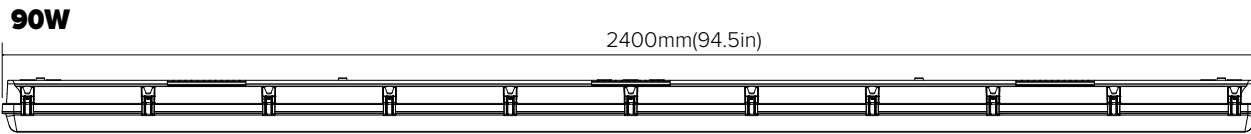

<sup>1</sup>Delivered Lumens (5000K)

<sup>2</sup> 5 Year Warranty is Standard unless specified

**DIMENSION**

unit: mm/inch

Net Weight:  
50W: 2.75kg(6.06lbs)  
90W: 5.9kg(13lbs)

**PERFORMANCE DATA**

REVT 50W 4FT							
SETTING	SYSTEM WATTS	3500K		4000K		5000K	
		LUMENS (80CRI)	LPW (80CRI)	LUMENS (80CRI)	LPW (80CRI)	LUMENS (80CRI)	LPW (80CRI)
LV1	50W	6700lm	134 lm/W	7100lm	142 lm/W	6900lm	138 lm/W
LV2	35W	4780lm	137 lm/W	5100lm	146 lm/W	4900lm	140 lm/W
LV3	25W	3500lm	140 lm/W	3800lm	152 lm/W	3560lm	142 lm/W