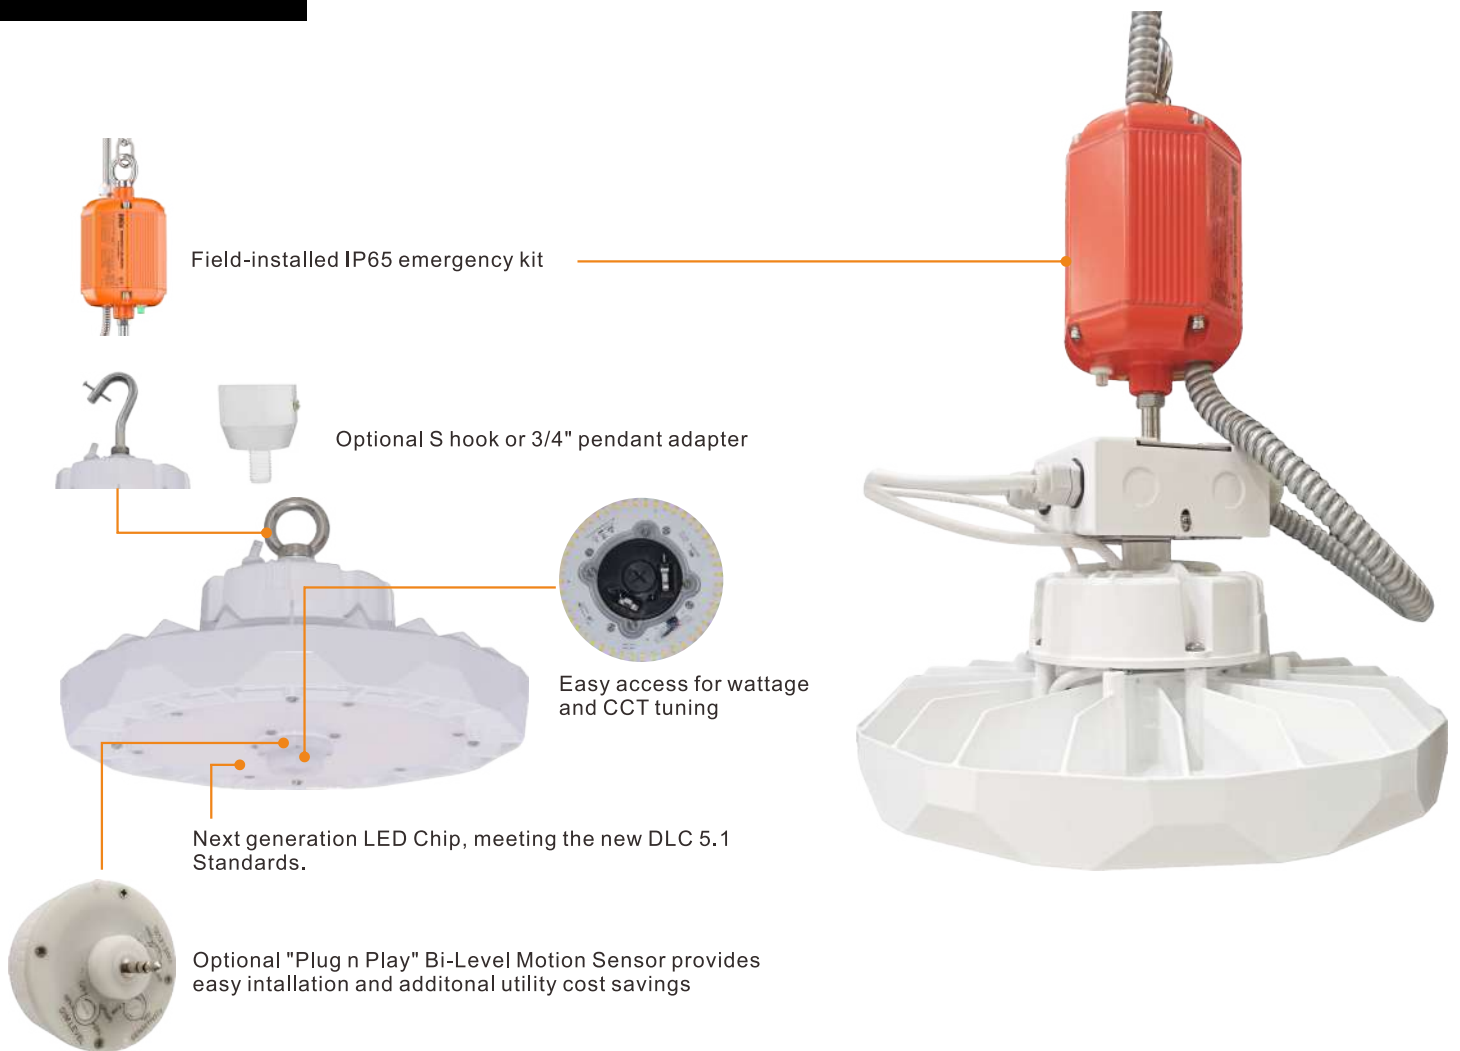

REBL-4650V