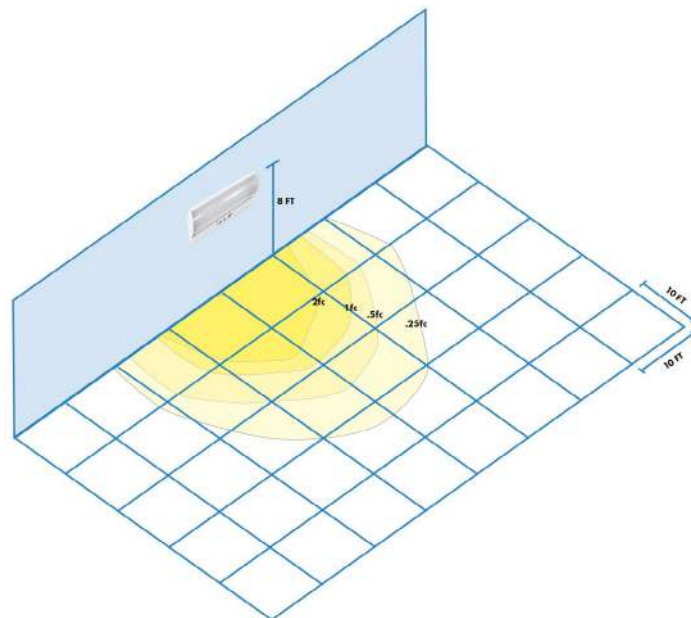

PHOTOMETRIC

StairSense 4 45/60/70

55W