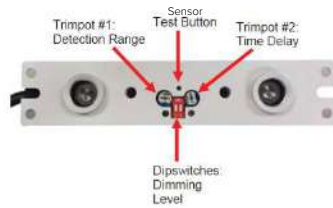

¹Delivered Lumens (5000K)

² 5 Year Warranty is Standard unless specified

DIMENSIONS

ULTRASONIC SENSOR

Dipswitch 1	Dipswitch 2	DIM Level
OFF	OFF	OFF
OFF	ON	10%
ON	OFF	25%
ON	ON	50%

Ultrasonic technology detects motion without a direct line of sight.