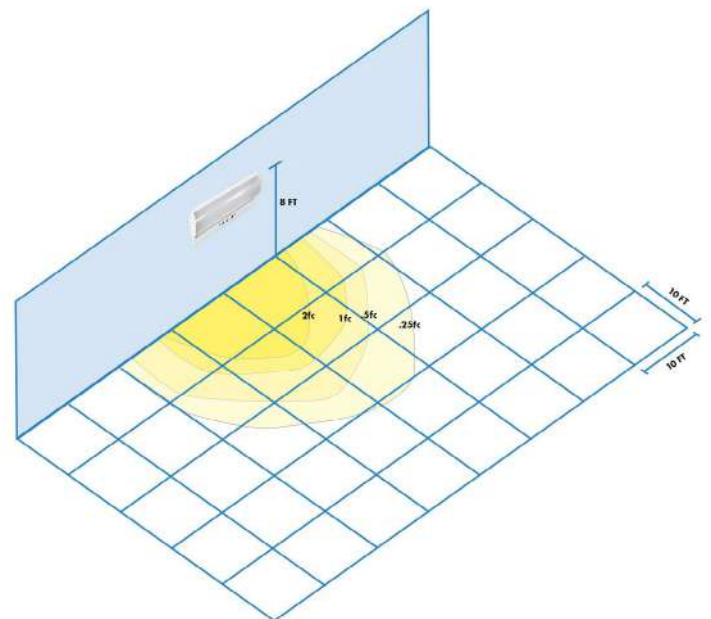

PHOTOMETRIC

StairSense 2 25/30/40

20W

25W

30W

PHOTOMETRIC

StairSense 4 45/60/70

35W