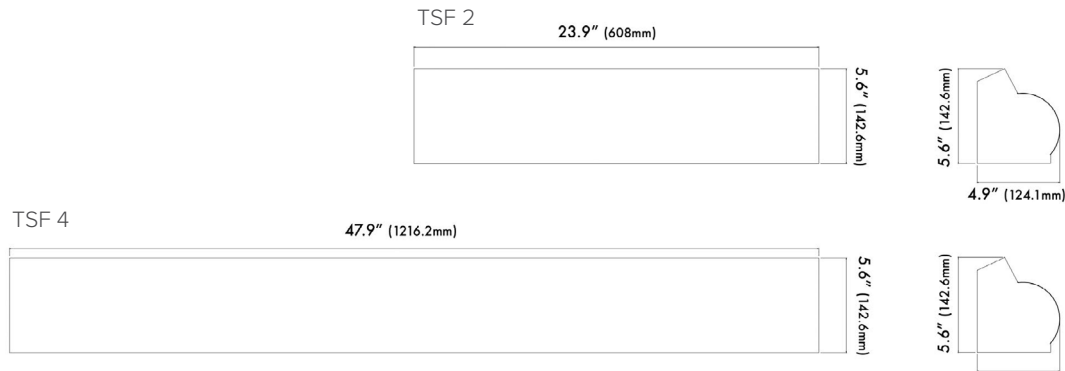

DIMENSIONS