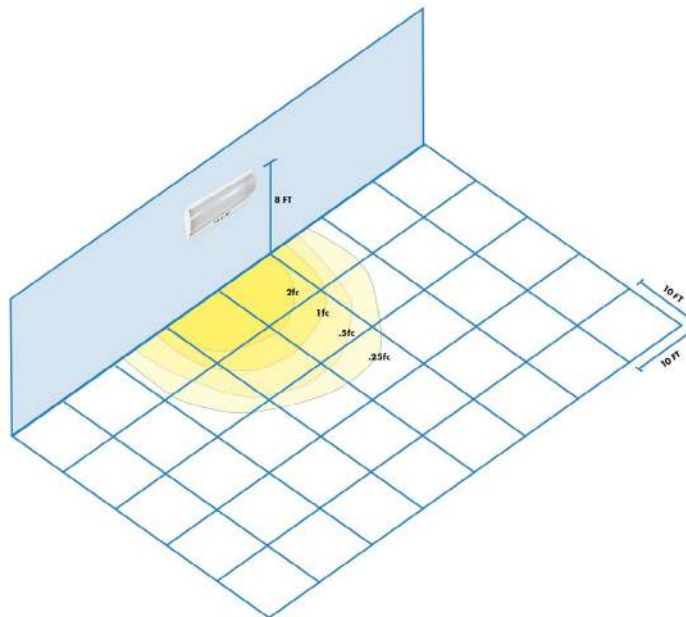

PHOTOMETRIC

StairSense 2 25/30/40

20W

25W

30W

PHOTOMETRIC

StairSense 4 45/60/70

35W