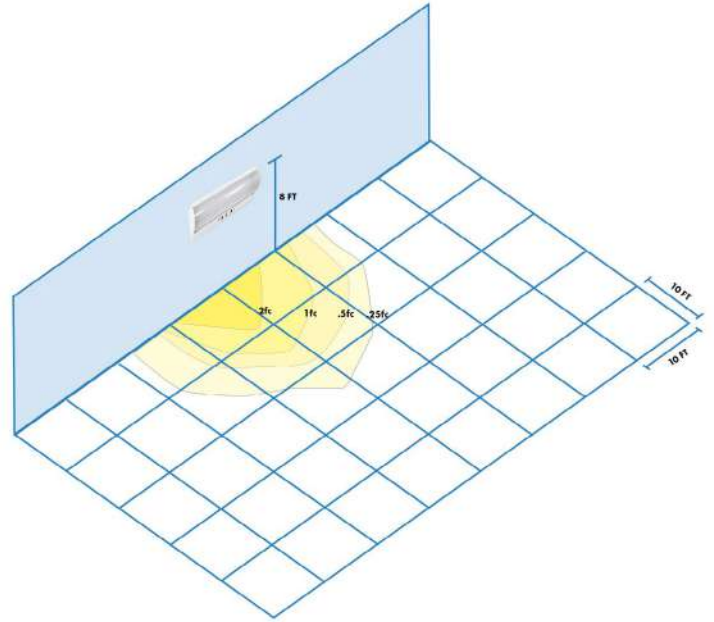

PHOTOMETRIC

StairSense 2 25/30/40

25W