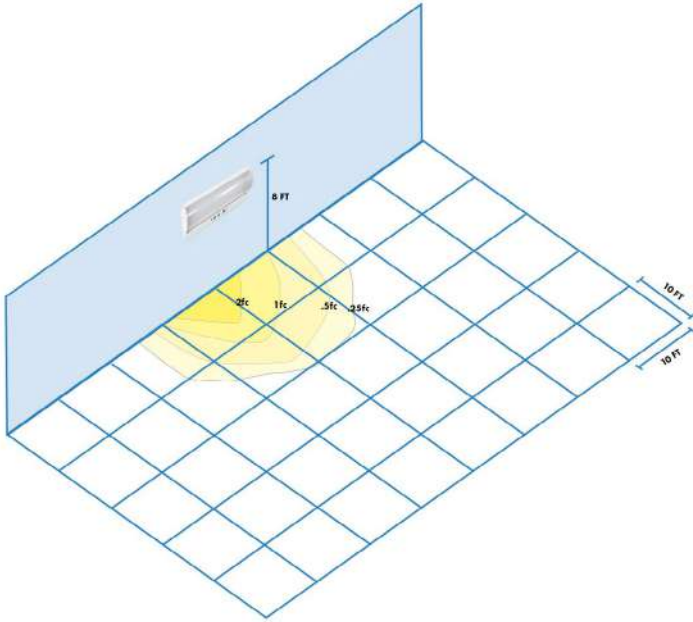

PHOTOMETRIC

StairSense 2 25/30/40

20W