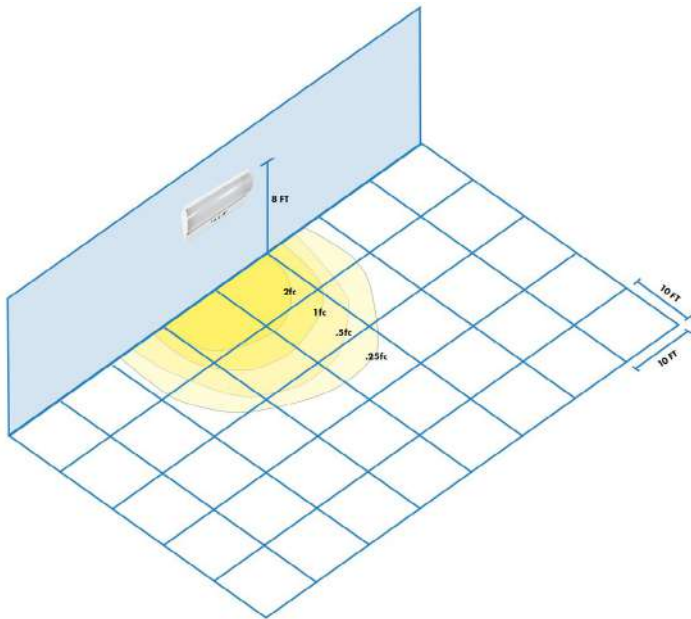

PHOTOMETRIC

StairSense 2 25/30/40

20W

25W

30W

PHOTOMETRIC

StairSense 4 45/60/70

35W