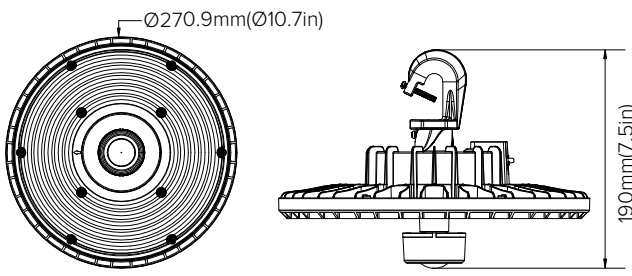

**DIMENSION**

unit: mm/inch

100W/150W/160W

210W/230W/235W

**MOUNTING**

Hook Mount

Conduit Pendant Mount

U-Bracket Mount