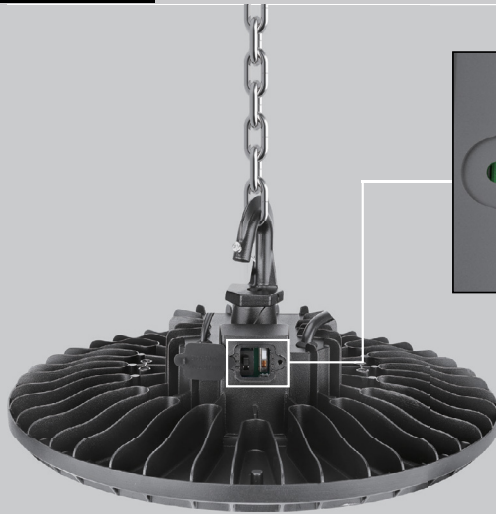

CCT AND WATTAGE SELECTABLE
This fixture has the function of adjusting the lumens output and color temperature on-site.

CCT SELECT

3000K 4000K 5000K

Offer three CCT adjustable (3000K, 4000K, 5000K) or two CCT adjustable (4000K, 5000K)

WATTAGE SELECT

40% 60% 80% 100%

Each model supports 4 positions wattage regulation : 100%, 80%, 60%, 40%

ELECTRICAL DATA

NUMBER OF DRIVERS	DRIVER CURRENT (mA)	NOMINAL POWER (W)	INPUT VOLTAGE (V)	CURRENT (Amps)
1	800	100	120	0.83
		100	208	0.48
		100	240	0.42
		100	277	0.36
		100	347	0.29
		105	347	0.30
		105	480	0.22
1	1150	150	120	1.25
		150	208	0.72
		150	240	0.63
		150	277	0.54
		150	347	0.43
		155	347	0.45
		155	480	0.32
1	1280	160	120	1.33
		160	208	0.77
		160	240	0.67
		160	277	0.58
		160	347	0.46
		165	347	0.48
		165	480	0.34
1	1700	210	120	1.75
		210	208	1.01
		210	240	0.88
		210	277	0.76
		210	347	0.61
		215	347	0.62
		215	480	0.45
1	1750	230	120	1.92
		230	208	1.11
		230	240	0.96
		230	277	0.83
		230	347	0.66
		235	347	0.68
		235	480	0.49
1	1850	235	120	1.96
		235	208	1.13
		235	240	0.98
		235	277	0.85
		235	347	0.68
		240	347	0.69
		240	480	0.50