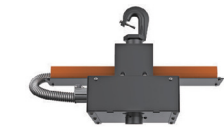

PHOTOMETRICS

Emergency Battery
25W 3500lm 90min,
suit for 210W, 230W.
16W 2000lm 90min,
suit for 100W 150W 160W