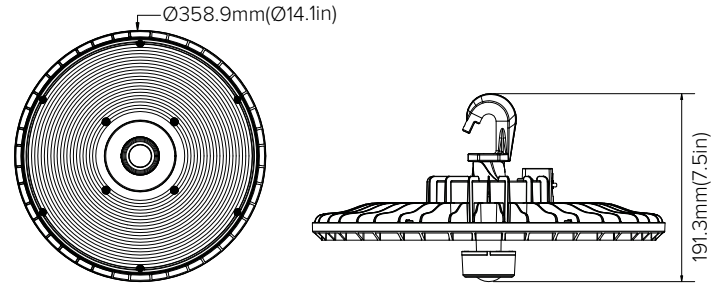

**DIMENSION**

unit: mm/inch

100W/150W/160W

210W/230W/235W

**MOUNTING**

Hook Mount

Conduit Pendant Mount

U-Bracket Mount