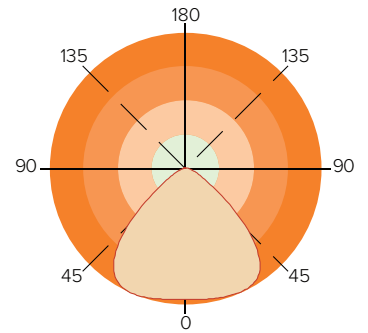

PHOTOMETRICS

Emergency Battery
25W 3500lm 90min,
suit for 210W, 230W.
16W 2000lm 90min,
suit for 100W 150W 160W

Plug-and-Play PIR Sensor
PIR sensor
Bluetooth PIR sensor

U-Bracket
Use for surface mount

Aluminum Reflector

Pc Reflector

Emergency Battery
25W 3500lm 90min

Installation accessory
Available for both hook mount, conduit mount and surface mounting with U-bracket(optional).
U-bracket allows to adjust the direction to illuminate any area you need.

Transformer BOX
Transformer can be easily added into the Junction-box and convert to HV models, reducing SKUs and inventory pressure.

Housing
Rugged die-cast housing with corrosion-resistant powder coating

Plug-and-Play Sensor (optional)
Sensor allows for security and energy saving.

Install in 3-Seconds