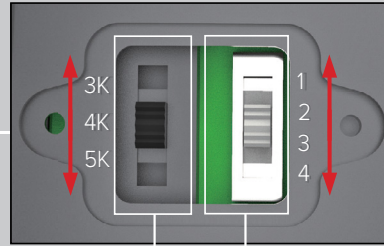

CCT AND WATTAGE SELECTABLE
This fixture has the function of adjusting the lumens output and color temperature on-site.

CCT SELECT

3000K 4000K 5000K

Offer three CCT adjustable (3000K, 4000K, 5000K) or two CCT adjustable (4000K, 5000K)

WATTAGE SELECT

40% 60% 80% 100%

Each model supports 4 positions wattage regulation : 100%, 80%, 60%, 40%

ELECTRICAL DATA

NUMBER OF DRIVERS	DRIVER CURRENT (mA)	NOMINAL POWER (W)	INPUT VOLTAGE (V)	CURRENT (Amps)
1	800	100	120	0.83
		100	208	0.48
		100	240	0.42
		100	277	0.36
		100	347	0.29
		105	347	0.30
		105	480	0.22
1	1150	150	120	1.25
		150	208	0.72
		150	240	0.63
		150	277	0.54
		150	347	0.43
		155	347	0.45
		155	480	0.32
1	1280	160	120	1.33
		160	208	0.77
		160	240	0.67
		160	277	0.58
		160	347	0.46
		165	347	0.48
		165	480	0.34
1	1700	210	120	1.75
		210	208	1.01
		210	240	0.88
		210	277	0.76
		210	347	0.61
		215	347	0.62
		215	480	0.45
1	1750	230	120	1.92
		230	208	1.11
		230	240	0.96
		230	277	0.83
		230	347	0.66
		235	347	0.68
		235	480	0.49
1	1850	235	120	1.96
		235	208	1.13
		235	240	0.98
		235	277	0.85
		235	347	0.68
		240	347	0.69
		240	480	0.50