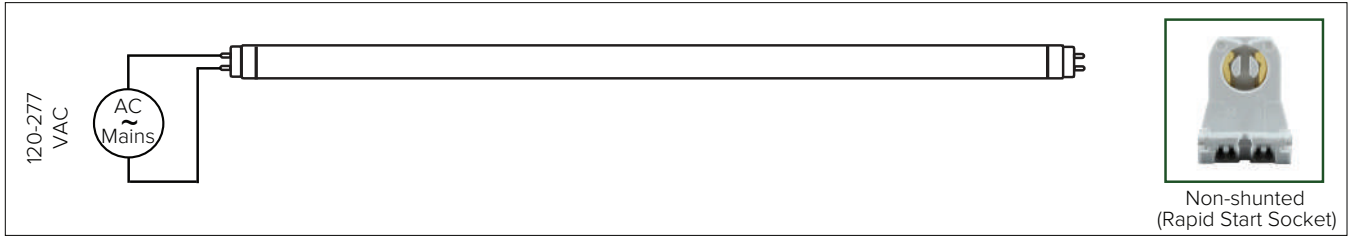

WIRING DIAGRAM