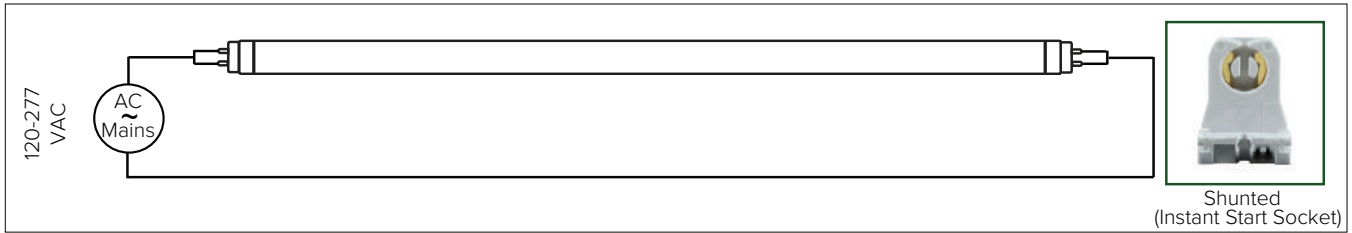

WIRING DIAGRAM