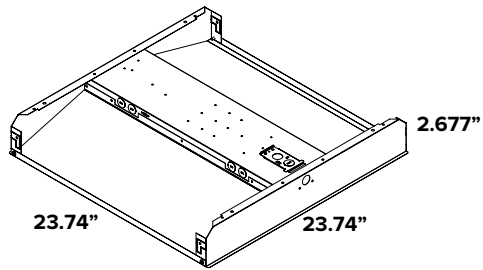

FIXTURE SERIES	
VORTEX	V Lens LED Center Basket Troffer
SIZE	
14	1x4 Nominal Size
22	2x2 Nominal Size
24	2x4 Nominal Size
WATTAGE	
39WS	19W, 24W, 32W, 39W Select. (2,470 - 5,070 lm) (1x4, 2x2)
49WS	29W, 34W, 39W, 49W Select. (2,700 - 7,250 lm) (2x4)

**DIMENSIONS**

**2x2**

**2x4**

**CLOSE UP DETAIL VIEW**